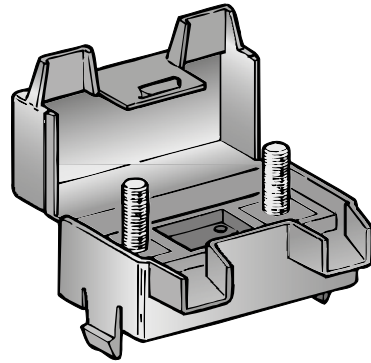

2

IMG	DESCRIPTION	WAY	MATERIAL	COLOUR	P/N BOX	M.O.Q.	P/N BULK	M.O.Q.
1	MIDIVAL HOLDER BOLT TYPE WITH NUTS	1	PA66	■ Black	0100360	75	0300360	200
2	MIDIVAL HOLDER CLIP TYPE WITHOUT NUTS	1	PA66	■ Black			0300370	200
	MIDIVAL HOLDER CLIP TYPE WITH NUTS	1	PA66	■ Black	0100370	5