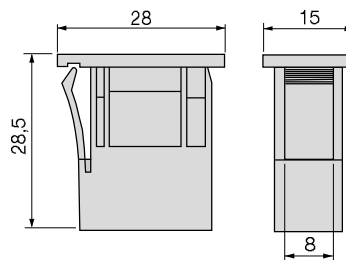

IMG	DESCRIPTION	WAY	MATERIAL	COLOUR	P/N BULK	M.O.Q.
1	HOLDER WITH TERMINALS	1	PA66 GF25	Black	0300330	500
2	HOLDER WITHOUT TERMINALS	1	PA66 GF25	Black	0300331	1000
3	SECONDARY LOCK		PA66	Yellow	0300357	250