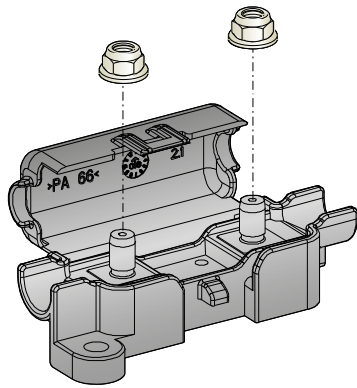

MIDIVAL® HOLDER

1