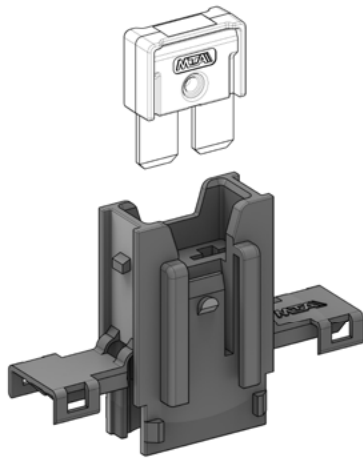

MAXICOMPACT® HOLDER

1

IMG	DESCRIPTION	WAY	MATERIAL	COLOUR	P/N BOX	M.O.Q.	P/N BULK	M.O.Q.
1	HOLDER	1	PA66	■ Black	0101881	40	0301881	600
2	COVER	1	PA66	■ Black	0101882	50	0301882	220