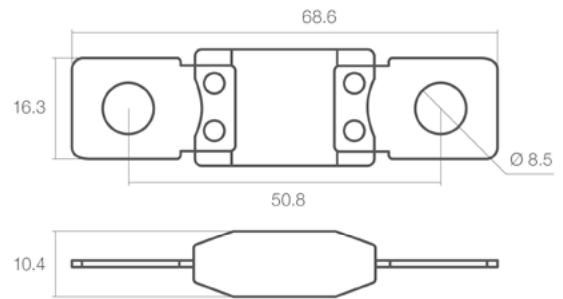

POWerval®

AMP	DESCRIPTION	COLOUR	BLADE MATERIAL AND COATING	P/N BLISTER	M.O.Q.	P/N BULK	M.O.Q.
CAL.1	POWerval	Grey	TIN PLATED ZIC ALLOY	0601350	20	0701350	700
CAL.2	POWerval	Black	TIN PLATED ZIC ALLOY	0601400	20	0701400	700
CAL.3	POWerval	Red	TIN PLATED COPPER	0601450	20	0701450	700
CAL.4	POWerval	Brown	TIN PLATED COPPER	0601500	20	0701500	700
CAL.5	POWerval	Wheat Grey	TIN PLATED COPPER	0601700	1	0701700	700