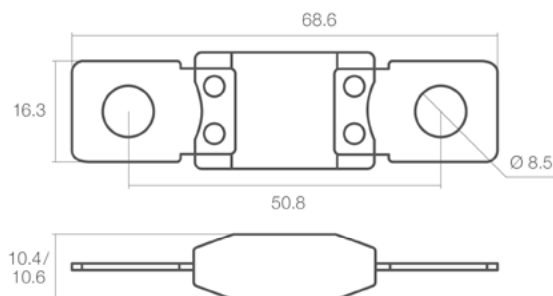

MEGAVAL®

AMP	DESCRIPTION	COLOUR	BLADE MATERIAL AND COATING	P/N BLISTER	M.O.Q.	P/N BULK	M.O.Q.
100A	MEGAVAL	Yellow	TIN PLATED ZIC ALLOY	0601100	20	0701100	700
125A	MEGAVAL	Green	TIN PLATED ZIC ALLOY	0601125	20	0701125	700
150A	MEGAVAL	Orange	TIN PLATED ZIC ALLOY	0601150	20	0701150	700
175A	MEGAVAL	White	TIN PLATED ZIC ALLOY	0601175	20	0701175	700
200A	MEGAVAL	Blue	TIN PLATED ZIC ALLOY	0601200	20	0701200	700
225A	MEGAVAL	Beige	TIN PLATED ZIC ALLOY	0601225	20	0701225	700
250A	MEGAVAL	Pink	TIN PLATED ZIC ALLOY	0601250	20	0701250	700
100A	MEGAVAL CU	Yellow	TIN PLATED COPPER			0711100	400
125A	MEGAVAL CU	Green	TIN PLATED COPPER			0711125	400
150A	MEGAVAL CU	Orange	TIN PLATED COPPER			0711150	400
175A	MEGAVAL CU	White	TIN PLATED COPPER			0711175	400
200A	MEGAVAL CU	Blue	TIN PLATED COPPER			0711200	400
225A	MEGAVAL CU	Light Brown	TIN PLATED COPPER			0711225	400
250A	MEGAVAL CU	Pink	TIN PLATED COPPER			0711250	400
300A	MEGAVAL CU	Grey	TIN PLATED COPPER	0601300	20	0701300	700
400A	MEGAVAL CU	Violet	TIN PLATED COPPER	0601401	20	0701401	700
500A	MEGAVAL CU	Brown	TIN PLATED COPPER	0601600	20	0701600	700