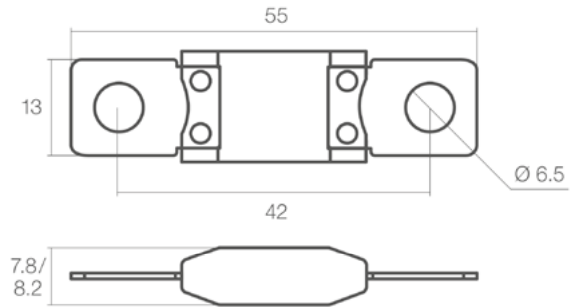

MEGACOMPACT®

AMP	DESCRIPTION	COLOUR	BLADE MATERIAL AND COATING	P/N BOX	M.O.Q.	P/N BULK	M.O.Q.
80A	MEGACOMPACT	Red	TIN PLATED COPPER	0615080	20	0715080	700
100A	MEGACOMPACT	Yellow	TIN PLATED COPPER	0615100	20	0715100	700
125A	MEGACOMPACT	Green	TIN PLATED COPPER	0615125	20	0715125	700
150A	MEGACOMPACT	Orange	TIN PLATED COPPER	0615150	20	0715150	700
175A	MEGACOMPACT	White	TIN PLATED COPPER	0615175	20	0715175	700
200A	MEGACOMPACT	Blue	TIN PLATED COPPER	0615200	20	0715200	700
225A	MEGACOMPACT	Beige	TIN PLATED COPPER	0615225	20	0715225	700
250A	MEGACOMPACT	Pink	TIN PLATED COPPER	0615250	20	0715250	700
NEW 300A	MEGACOMPACT	Grey	TIN PLATED COPPER	0615500	20	0715500	700
NEW CAL5	MEGACOMPACT	Black	TIN PLATED COPPER	0615300	20	0715300	700