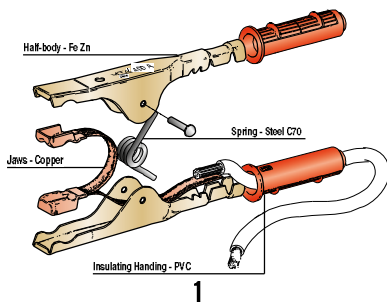

CHARGING CLIPS

1

2

3

IMG	DESCRIPTION	AMP	COLOUR	WIRE SECTION mm2	P/N BOX	M.O.Q.	P/N BULK	M.O.Q.
1	CHARGING CLIPS	400 A	Red+Black	10÷30	4814250	4		
	CHARGING CLIPS	400 A	Red	10÷30	4814267	4	4914267	50
	CHARGING CLIPS	400 A	Black	10÷30	4814268	4	4914268	50
2	CHARGING CLIPS	500 A	Red+Black	35÷50	4814311	4		
	CHARGING CLIPS	500 A	Red	35÷50	4914312	25		
	CHARGING CLIPS	500 A	Black	35÷50	4914313	25		
3	CHARGING CLIPS	600 A	Red+Black	50	4814321	4		
	CHARGING CLIPS	600 A	Red	50	4914322	25		
	CHARGING CLIPS	600 A	Black	50	4914323	25		

1

2

3

CHARGING CLIPS

1

2

3

4