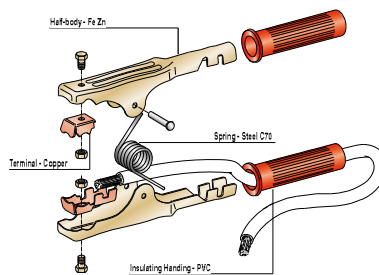

CHARGING CLIPS

1

2

3

IMG	DESCRIPTION	AMP	COLOUR	WIRE SECTION mm2	P/N BOX	M.O.Q.	P/N BULK	M.O.Q.
1	CHARGING CLIPS	400 A	Red+Black	10÷30	4814250	4		
	CHARGING CLIPS	400 A	Red	10÷30	4814267	4	4914267	50
	CHARGING CLIPS	400 A	Black	10÷30	4814268	4	4914268	50
2	CHARGING CLIPS	500 A	Red+Black	35÷50	4814311	4		
	CHARGING CLIPS	500 A	Red	35÷50	4914312	25		
	CHARGING CLIPS	500 A	Black	35÷50	4914313	25		
3	CHARGING CLIPS	600 A	Red+Black	50	4814321	4		
	CHARGING CLIPS	600 A	Red	50	4914322	25		
	CHARGING CLIPS	600 A	Black	50	4914323	25		

1

2

3

CHARGING CLIPS

1

2

3

4