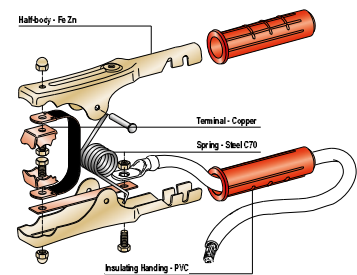

CHARGING CLIPS

1

2

3

IMG	DESCRIPTION	AMP	COLOUR	WIRE SECTION mm2	P/N BOX	M.O.Q.	P/N BULK	M.O.Q.
1	CHARGING CLIPS	400 A	Red+Black	10÷30	4814250	4		
	CHARGING CLIPS	400 A	Red	10÷30	4814267	4	4914267	50
	CHARGING CLIPS	400 A	Black	10÷30	4814268	4	4914268	50
2	CHARGING CLIPS	500 A	Red+Black	35÷50	4814311	4		
	CHARGING CLIPS	500 A	Red	35÷50	4914312	25		
	CHARGING CLIPS	500 A	Black	35÷50	4914313	25		
3	CHARGING CLIPS	600 A	Red+Black	50	4814321	4		
	CHARGING CLIPS	600 A	Red	50	4914322	25		
	CHARGING CLIPS	600 A	Black	50	4914323	25		

1

2

3

CHARGING CLIPS

1

2

3

4