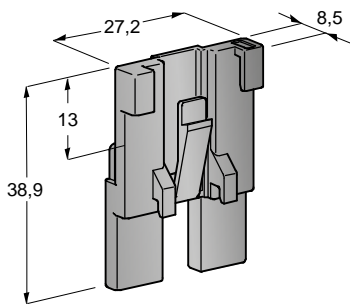

ADAPTERS & FIXING PLATES

ADAPTERS

1

2

IMG	DESCRIPTION	MATERIAL	COLOUR		P/N BULK	M.O.Q.
1	ADAPTER	PA66 GF25	■ Black		0300856	1500
2	ADAPTER	PA66 GF25	■ Black		0300949	1500

FIXING PLATES

1

2

3

4

IMG	DESCRIPTION	Ø mm	MATERIAL	COLOUR	P/N BOX	M.O.Q.	P/N BULK	M.O.Q.
1	MOUNTING BRACKET MALE	8,5	PA66	■ Black			0300690	100
2	MOUNTING BRACKET FEMALE	8,5	PA66	■ Black			0300691	100
3	FIXING PLATE WITH 1 SCREW	3,6	PP GF30	■ Black	0100352	250	0300352	1000
4	FIXING PLATE BY PRESSURE	6,5	PA66	■ Black			0300395	1000
	FIXING PLATE BY PRESSURE	8,0	PA66	■ Black			0300398	1000