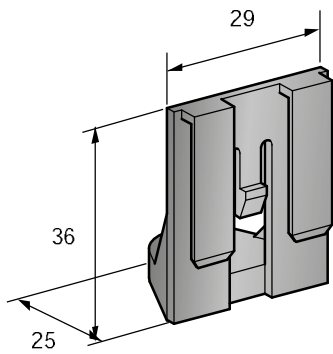

ADAPTERS & FIXING PLATES

ADAPTERS

1

2

IMG	DESCRIPTION	MATERIAL	COLOUR		P/N BULK	M.O.Q.
1	ADAPTER	PA66 GF25	■ Black		0300856	1500
2	ADAPTER	PA66 GF25	■ Black		0300949	1500

FIXING PLATES

1

2

3

4

IMG	DESCRIPTION	Ø mm	MATERIAL	COLOUR	P/N BOX	M.O.Q.	P/N BULK	M.O.Q.
1	MOUNTING BRACKET MALE	8,5	PA66	■ Black			0300690	100
2	MOUNTING BRACKET FEMALE	8,5	PA66	■ Black			0300691	100
3	FIXING PLATE WITH 1 SCREW	3,6	PP GF30	■ Black	0100352	250	0300352	1000
4	FIXING PLATE BY PRESSURE	6,5	PA66	■ Black			0300395	1000
	FIXING PLATE BY PRESSURE	8,0	PA66	■ Black			0300398	1000