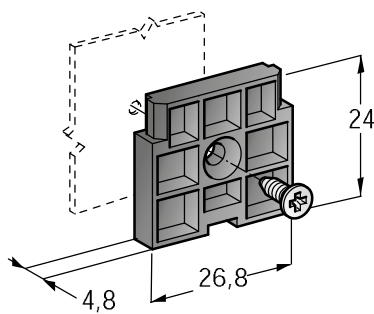

3

4

IMG	DESCRIPTION	Ø mm	MATERIAL	COLOUR	P/N BOX	M.O.Q.	P/N BULK	M.O.Q.
1	MOUNTING BRACKET MALE	8,5	PA66	■ Black			0300690	100
2	MOUNTING BRACKET FEMALE	8,5	PA66	■ Black			0300691	100
3	FIXING PLATE WITH 1 SCREW	3,6	PP GF30	■ Black	0100352	250	0300352	1000
4	FIXING PLATE BY PRESSURE	6,5	PA66	■ Black			0300395	1000
	FIXING PLATE BY PRESSURE	8,0	PA66	■ Black			0300398	1000