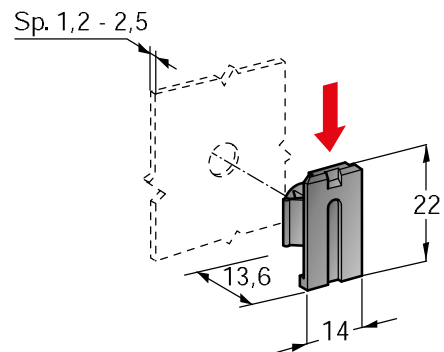

3

4

IMG	DESCRIPTION	Ø mm	MATERIAL	COLOUR	P/N BOX	M.O.Q.	P/N BULK	M.O.Q.
1	MOUNTING BRACKET MALE	8,5	PA66	■ Black			0300690	100
2	MOUNTING BRACKET FEMALE	8,5	PA66	■ Black			0300691	100
3	FIXING PLATE WITH 1 SCREW	3,6	PP GF30	■ Black	0100352	250	0300352	1000
4	FIXING PLATE BY PRESSURE	6,5	PA66	■ Black			0300395	1000
	FIXING PLATE BY PRESSURE	8,0	PA66	■ Black			0300398	1000