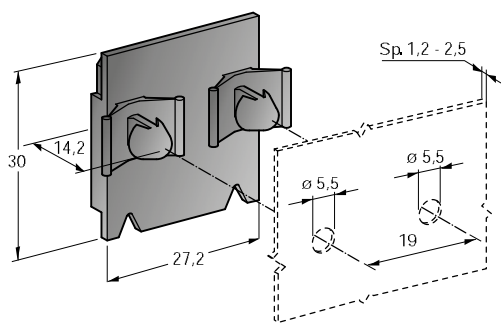

FIXING PLATES

1