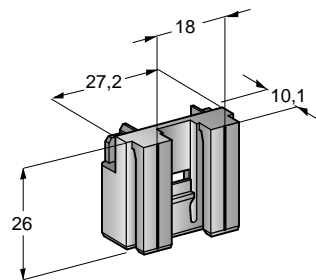

2

IMG	DESCRIPTION	MATERIAL	COLOUR		P/N BULK	M.O.Q.
1	ADAPTER	PA66 GF25	■ Black		0300856	1500
2	ADAPTER	PA66 GF25	■ Black		0300949	1500